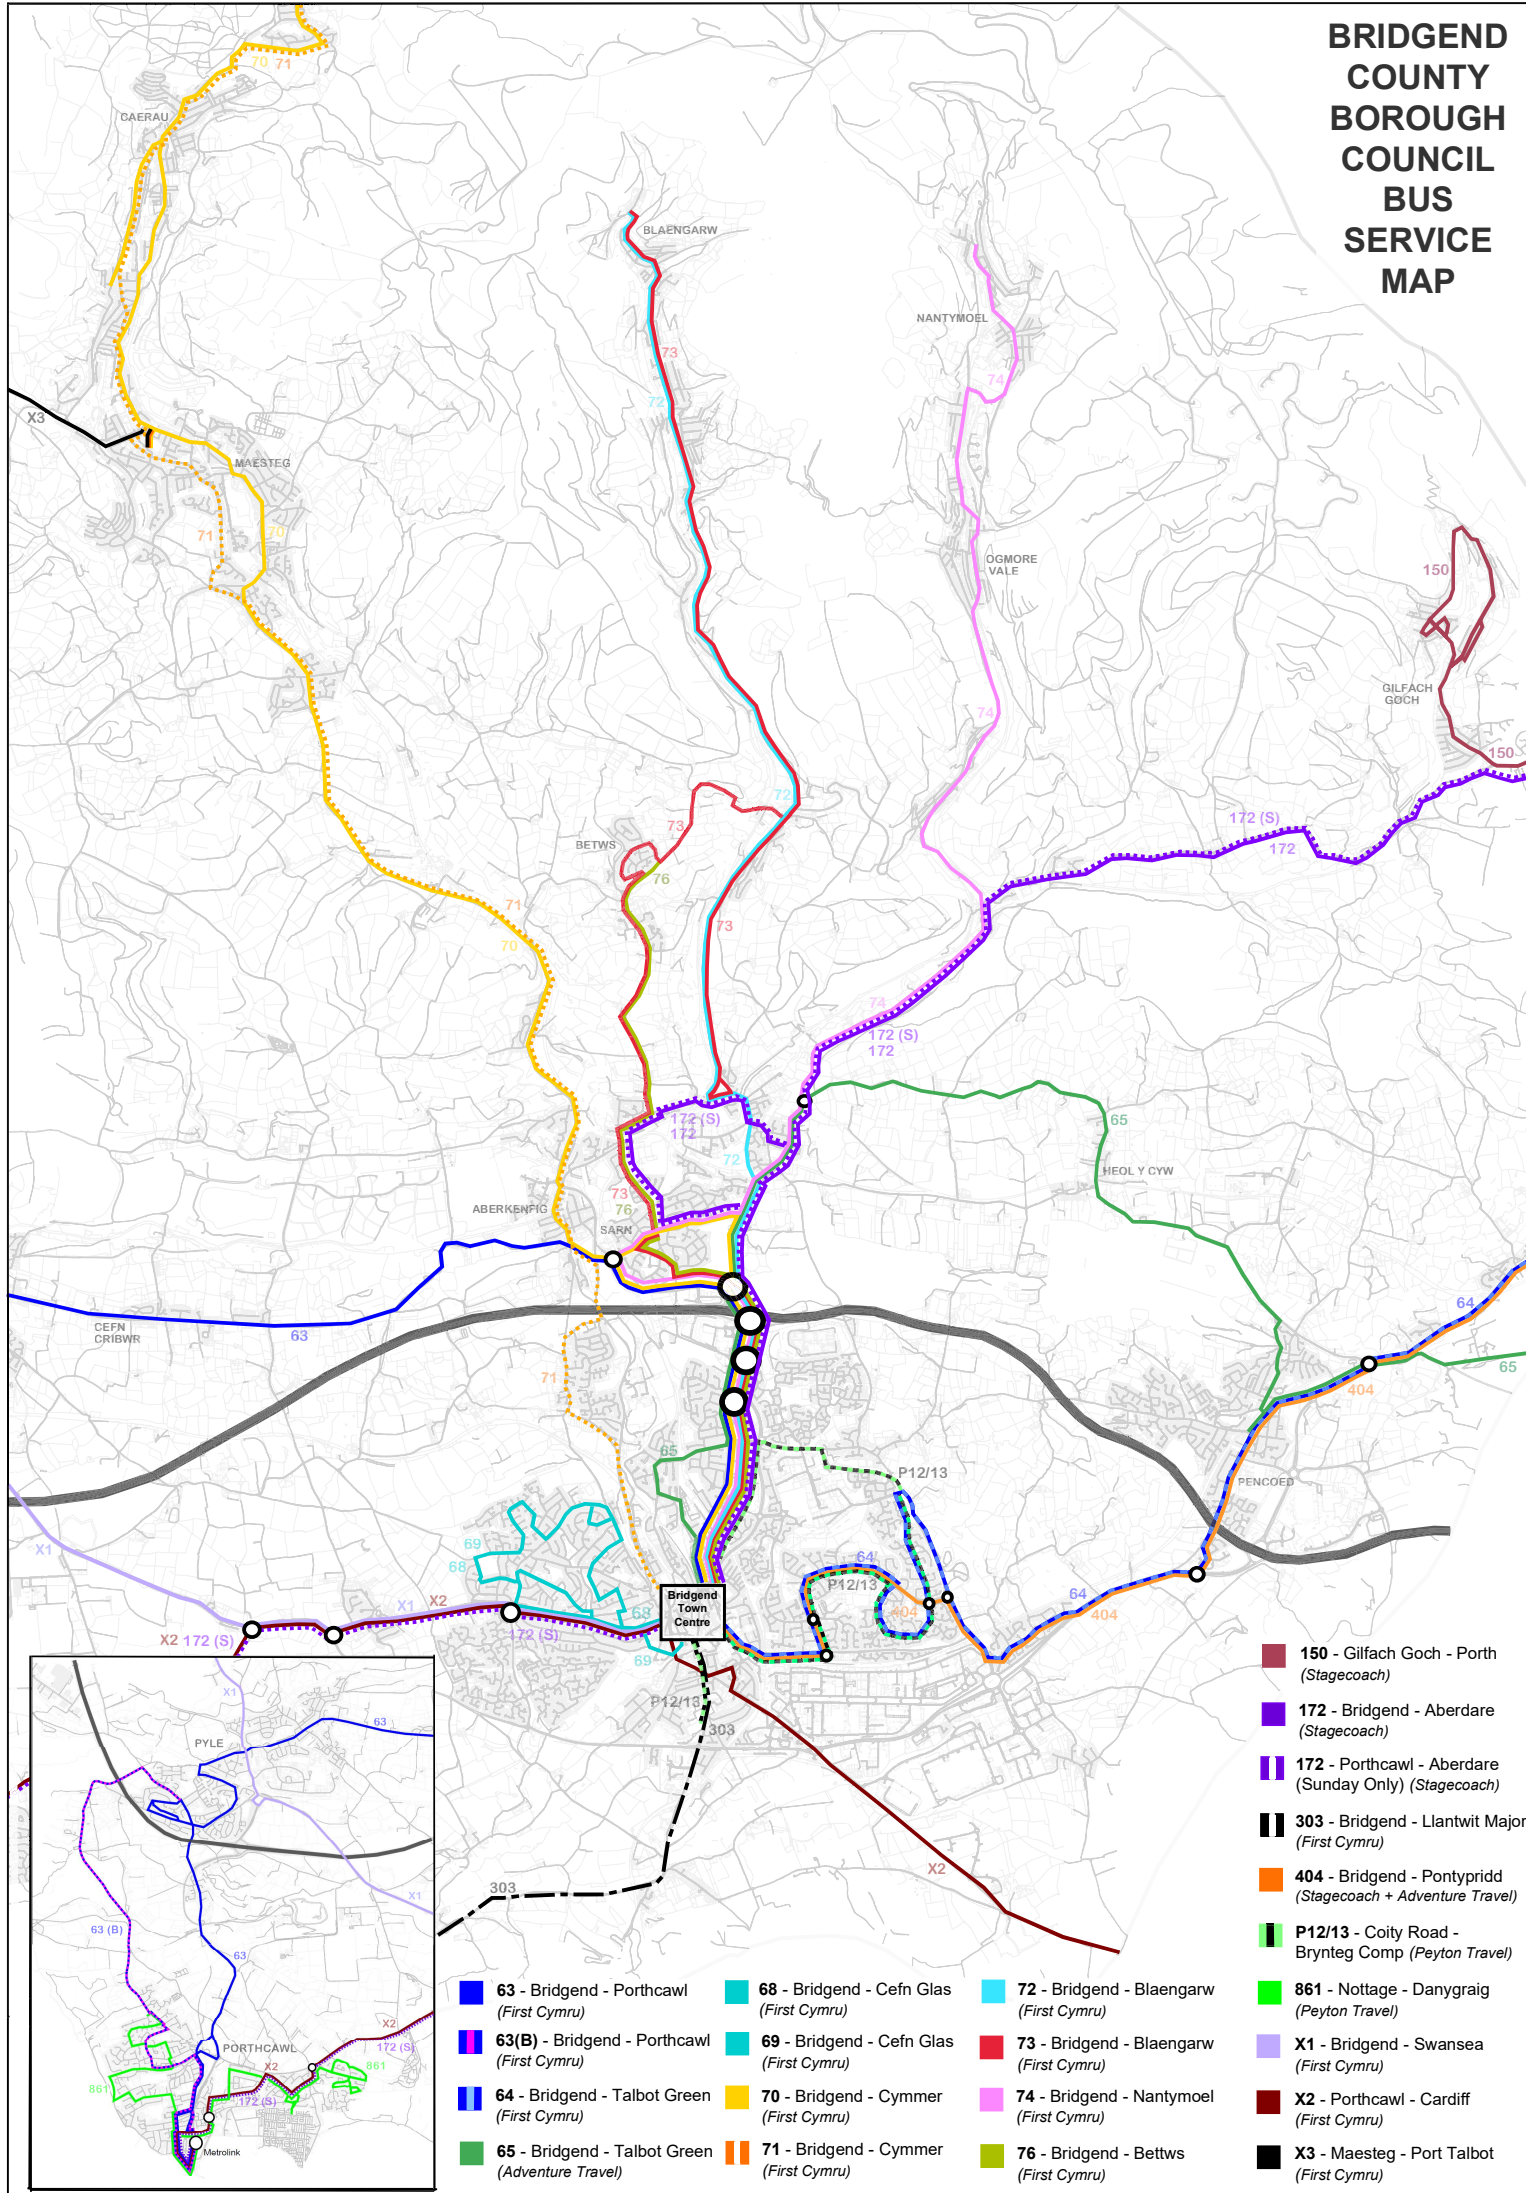

BRIDGEND COUNTY BOROUGH COUNCIL BUS SERVICE MAP

- 150 - Gilfach Goch - Porth (Stagecoach)
- 172 - Bridgend - Aberdare (Stagecoach)
- 172 - Porthcawl - Aberdare (Sunday Only) (Stagecoach)
- 303 - Bridgend - Llantwit Major (First Cymru)
- 404 - Bridgend - Pontypridd (Stagecoach + Adventure Travel)
- P12/13 - Coity Road - Brynteg Comp (Peyton Travel)
- 63 - Bridgend - Porthcawl (First Cymru)
- 63(B) - Bridgend - Porthcawl (First Cymru)
- 64 - Bridgend - Talbot Green (First Cymru)
- 65 - Bridgend - Talbot Green (Adventure Travel)
- 68 - Bridgend - Cefn Glas (First Cymru)
- 69 - Bridgend - Cefn Glas (First Cymru)
- 70 - Bridgend - Cymmer (First Cymru)
- 71 - Bridgend - Cymmer (First Cymru)
- 72 - Bridgend - Blaengarw (First Cymru)
- 73 - Bridgend - Blaengarw (First Cymru)
- 74 - Bridgend - Nantymoel (First Cymru)
- 76 - Bridgend - Bettws (First Cymru)
- 861 - Nottage - Danygraig (Peyton Travel)
- X1 - Bridgend - Swansea (First Cymru)
- X2 - Porthcawl - Cardiff (First Cymru)
- X3 - Maesteg - Port Talbot (First Cymru)

- 63 - Bridgend - Porthcawl (First Cymru)
- 63(B) - Bridgend - Porthcawl (First Cymru)
- 64 - Bridgend - Talbot Green (First Cymru)
- 65 - Bridgend - Talbot Green (Adventure Travel)
- 68 - Bridgend - Cefn Glas (First Cymru)
- 69 - Bridgend - Cefn Glas (First Cymru)
- 70 - Bridgend - Cymmer (First Cymru)
- 71 - Bridgend - Cymmer (First Cymru)
- 72 - Bridgend - Blaengarw (First Cymru)
- 73 - Bridgend - Blaengarw (First Cymru)
- 74 - Bridgend - Nantymoel (First Cymru)
- 76 - Bridgend - Bettws (First Cymru)